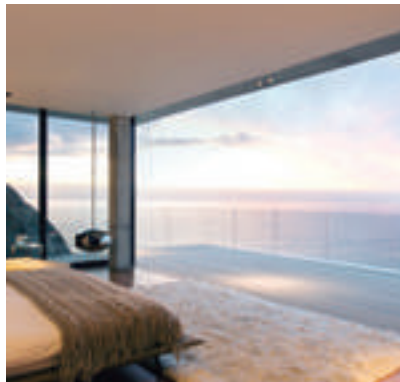

Unique and exclusive design

Skymoon is the ultimate expression of design, with unique class and subtlety. Its round shapes and combination of materials mean that this line is ideal to refine the most luxurious spaces.

The ultimate expression in avant-garde and innovation

Skymoon is an evolution in the market of switch series. Its unique and innovative design presents technical solutions never seen before, which makes Skymoon the focus of everyone's attention.

Designed with up to the smallest detail in mind

Noble materials, machined metal switches, 6 mm protrusion from the wall... In Skymoon all the details are designed to satisfy the desires of the most demanding customers.